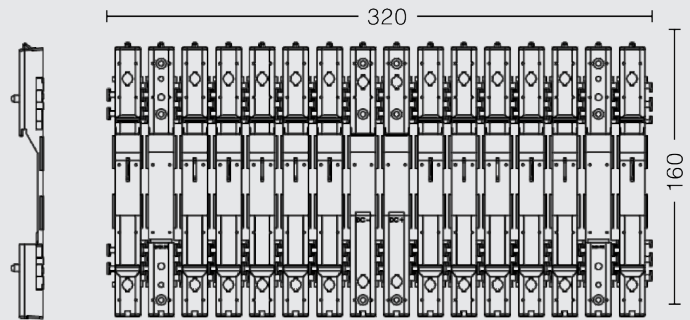

F Series Flexible Pad

Features include:

- Flexible display with convex and concave options
- High refresh rate
- Easy assembly and installation via magnetic cylinder
- Front maintenance
- Options for both fixed and hanging installations

INFiLED's F series displays are designed with user convenience in mind, being incredibly easy to assemble and front serviceable.

Being specifically designed for more creative applications, its soft PCB design allows users to create a large concave or convex curve, with can also be adapted into various flexible shapes for a variety of creative purposes.

Specification

Part Number	IL-FISS-IRSF2.5	IL-FISS-IRSF4	IL-FISS-IRSF6	IL-FISS-IRSF10
Pixel Pitch	2.5mm	4mm	6.67mm	10mm
Physical Density	160,000pixels	62,500pixels	22,500pixels	10,000pixels
LED Arrangement	3IN1SMD	3IN1SMD	3IN1SMD	3IN1SMD
Module Resolution	128x64pixels	64x48pixels	48x24pixels	32x16pixels
Module Dimension	320x160mm (12.60x6.30in)	256x192mm (10.08x7.56in)	320x160mm (12.60x6.30in)	320x160mm (12.60x6.30in)
Cabinet Weight	500g(1.10lb)	540g(1.19lb)	500g(1.10lb)	500g(1.10lb)
Brightness Level	1000nits	1000nits	1200nits	1200nits
Max Power Consumption	390w/m ²	390w/m ²	390w/m ²	390w/m ²
Avg Power Consumption	130w/m ²	130w/m ²	130w/m ²	130w/m ²
Viewing Angle	120°/120°	110°/110°	110°/110°	110°/110°
Operating Power Source	AC90-260V 50-60Hz	AC90-260V 50-60Hz	AC90-260V 50-60Hz	AC90-260V 50-60Hz
Refresh Rate	1,000~3,840Hz (Configurable)	1,000~3,840Hz (Configurable)	1,000~3,840Hz (Configurable)	1,000~3,840Hz (Configurable)
Protection Rate	IP30	IP30	IP30	IP30
Verification	Composite, S-Video, Component, VGA, DVI, HDMI, HD_SDI	Composite, S-Video, Component, VGA, DVI, HDMI, HD_SDI	Composite, S-Video, Component, VGA, DVI, HDMI, HD_SDI	Composite, S-Video, Component, VGA, DVI, HDMI, HD_SDI