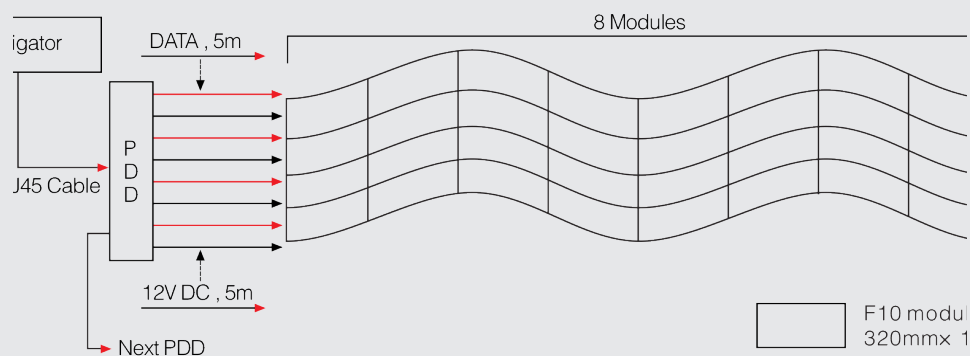

F Series Flexible Pad

Features include:

- Flexible display with convex and concave options
- High refresh rate
- Easy assembly and installation via magnetic cylinder
- Front maintenance
- Options for both fixed and hanging installations

INFiLED's F series displays are designed with user convenience in mind, being incredibly easy to assemble and front serviceable.

Being specifically designed for more creative applications, its soft PCB design allows users to create a large concave or convex curve, with can also be adapted into various flexible shapes for a variety of creative purposes.

Specification

Part Number	IL-FISS-IRSF2.5	IL-FISS-IRSF4	IL-FISS-IRSF6	IL-FISS-IRSF10
Pixel Pitch	2.5mm	4mm	6.67mm	10mm
Physical Density	160,000pixels	62,500pixels	22,500pixels	10,000pixels
LED Arrangement	3IN1SMD	3IN1SMD	3IN1SMD	3IN1SMD
Module Resolution	128x64pixels	64x48pixels	48x24pixels	32x16pixels
Module Dimension	320x160mm (12.60x6.30in)	256x192mm (10.08x7.56in)	320x160mm (12.60x6.30in)	320x160mm (12.60x6.30in)
Cabinet Weight	500g(1.10lb)	540g(1.19lb)	500g(1.10lb)	500g(1.10lb)
Brightness Level	1000nits	1000nits	1200nits	1200nits
Max Power Consumption	390w/m ²	390w/m ²	390w/m ²	390w/m ²
Avg Power Consumption	130w/m ²	130w/m ²	130w/m ²	130w/m ²
Viewing Angle	120°/120°	110°/110°	110°/110°	110°/110°
Operating Power Source	AC90-260V 50-60Hz	AC90-260V 50-60Hz	AC90-260V 50-60Hz	AC90-260V 50-60Hz
Refresh Rate	1,000~3,840Hz (Configurable)	1,000~3,840Hz (Configurable)	1,000~3,840Hz (Configurable)	1,000~3,840Hz (Configurable)
Protection Rate	IP30	IP30	IP30	IP30
Verification	Composite, S-Video, Component, VGA, DVI, HDMI, HD_SDI	Composite, S-Video, Component, VGA, DVI, HDMI, HD_SDI	Composite, S-Video, Component, VGA, DVI, HDMI, HD_SDI	Composite, S-Video, Component, VGA, DVI, HDMI, HD_SDI