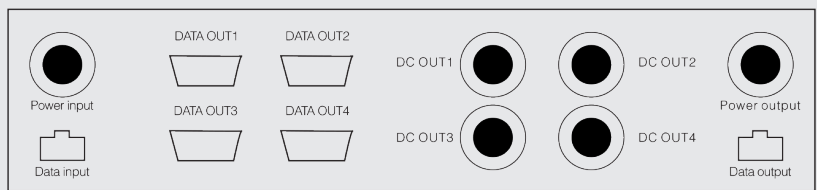

PDD

Each PDD can support 8x 4 = 32 modules max